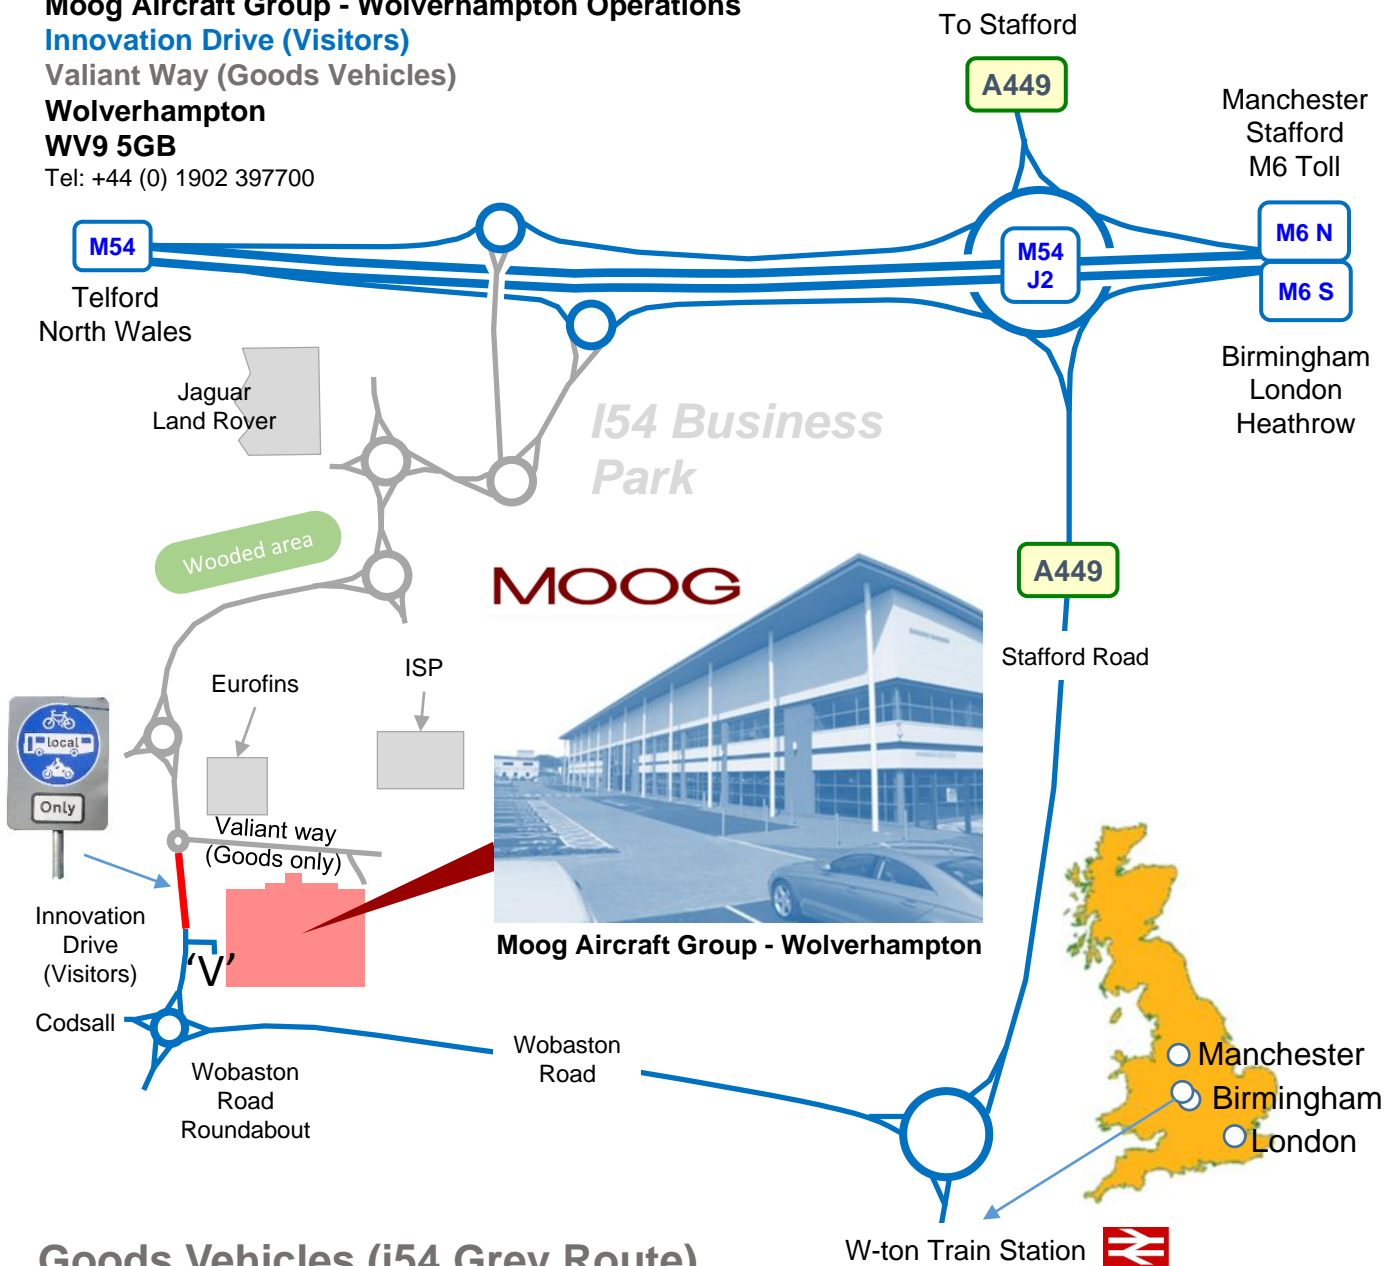

Visiting Moog Wolverhampton

Moog Aircraft Group - Wolverhampton Operations

Innovation Drive (Visitors)

Valiant Way (Goods Vehicles)

Wolverhampton

WV9 5GB

Tel: +44 (0) 1902 397700

Goods Vehicles (i54 Grey Route)

From M54 Eastbound / Westbound – Exit Junction 2, follow grey route for Valiant Way only.

You must turn left after Eurofins.

- Do not enter the restricted Red marked part of Innovation Drive. This is a Bicycle, Bus and Motorcycle lane only! Penalty charge will apply!
- Goods vehicle access is located at the east end of Valiant Way.

Visitors (Blue Route)

From M54 Eastbound / Westbound – Exit Junction 2, follow signpost for A449 (Stafford Road) towards Wolverhampton, at roundabout take the 3rd exit onto Wobaston Road, at the next roundabout take the 3rd exit onto Innovation Drive, turn right into Moog.

Bicycle, Bus and Motorcycle lane only (Red Route)

- Vehicles entering this restricted lane (Either direction) will be subject to a penalty charge!